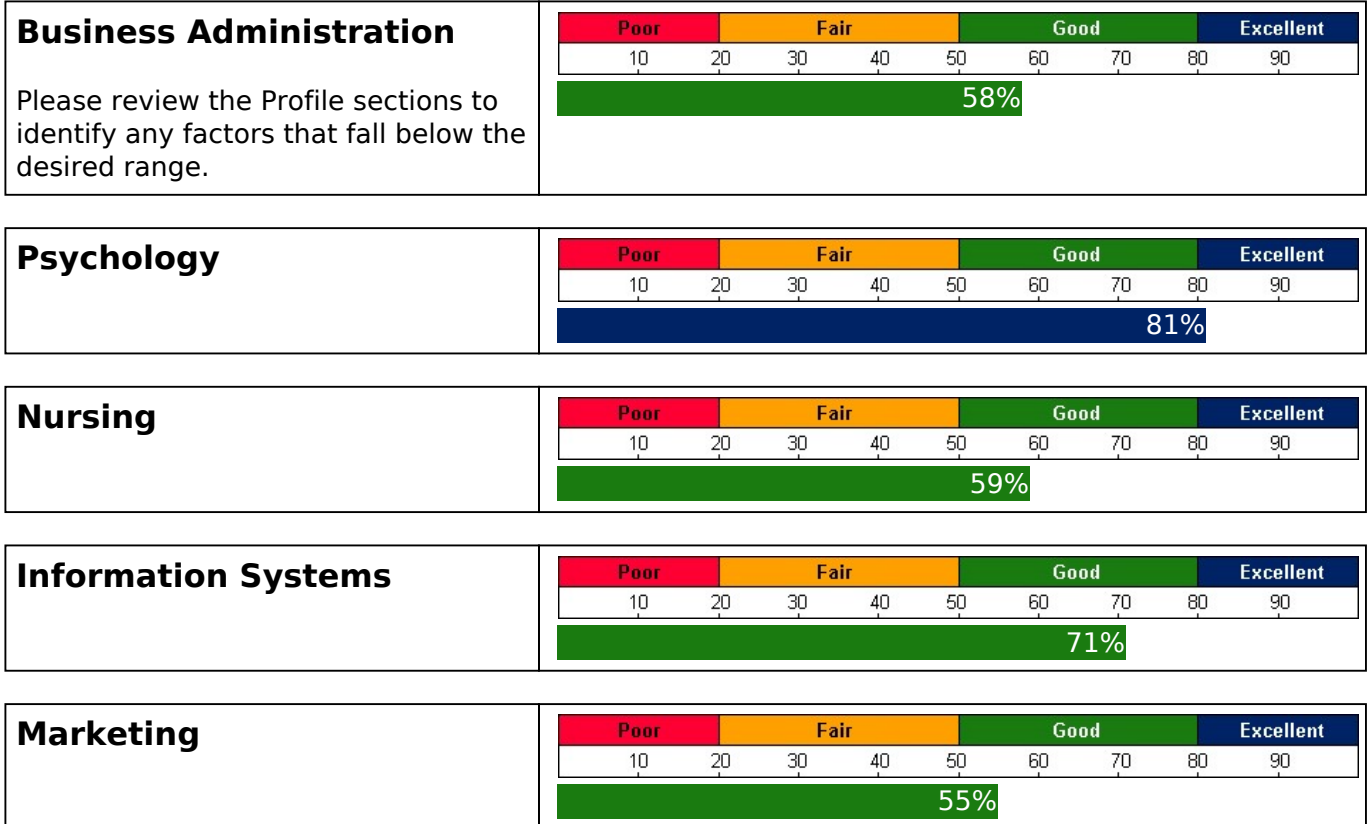

Majors

This section illustrates how well you match up with your selected primary major as well as the four other majors you selected that constitute your Top Five. Further, it provides suggestions on alternative majors that may be good matches for you.

Top 10 Major Matches

1. Epidemiology
2. Public Administration
3. Languages
4. Speech Communication
5. Forestry
6. Folklore-Mythology
7. Elementary Education
8. Psychology
9. Family, Consumer Studies
10. Veterinary Medicine